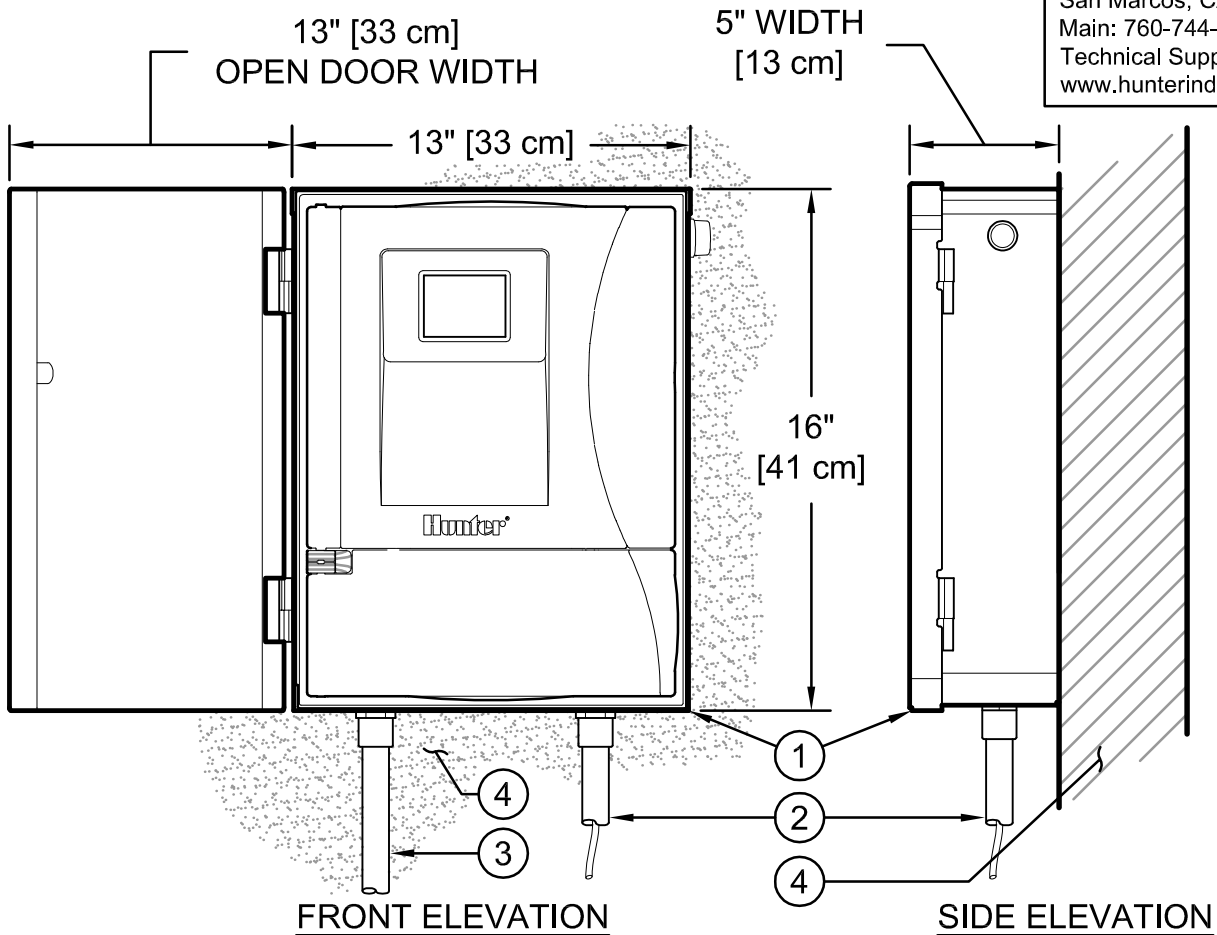

HUNTER INDUSTRIES
 1940 Diamond Street
 San Marcos, CA 92078
 Main: 760-744-5240
 Technical Support: 760-591-7383
 www.hunterindustries.com

DETAIL LEGEND:

- ① IRRIGATION CONTROLLER (HCC-800-SS) PER PLAN
- ② IRRIGATION CONTROL WIRE IN CONDUIT - SIZE AND TYPE PER LOCAL CODES
- ③ ELECTRICAL SUPPLY CONDUIT - CONNECT TO POWER SOURCE, J-BOX INSIDE CONTROLLER
- ④ ADJACENT SURFACE TO MOUNT CONTROLLER PER PLAN

NOTES:

- 1. CONTROLLER ACCEPTS 120 VOLTS A.C. OR 230 VOLTS A.C. (INTERNATIONAL MODEL).
- 2. MOUNT CONTROLLER LCD SCREEN AT EYE LEVEL, CONTROLLER SHALL BE HARD-WIRED TO GROUNDED 110 VAC POWER SOURCE.
- 3. REFER TO THE HUNTER HCC INSTALLATION GUIDE FOR FURTHER INSTRUCTIONS.

**IRRIGATION CONTROLLER - SS METAL ENCLOSURE,
 WALL MOUNT (HCC-800-SS)**