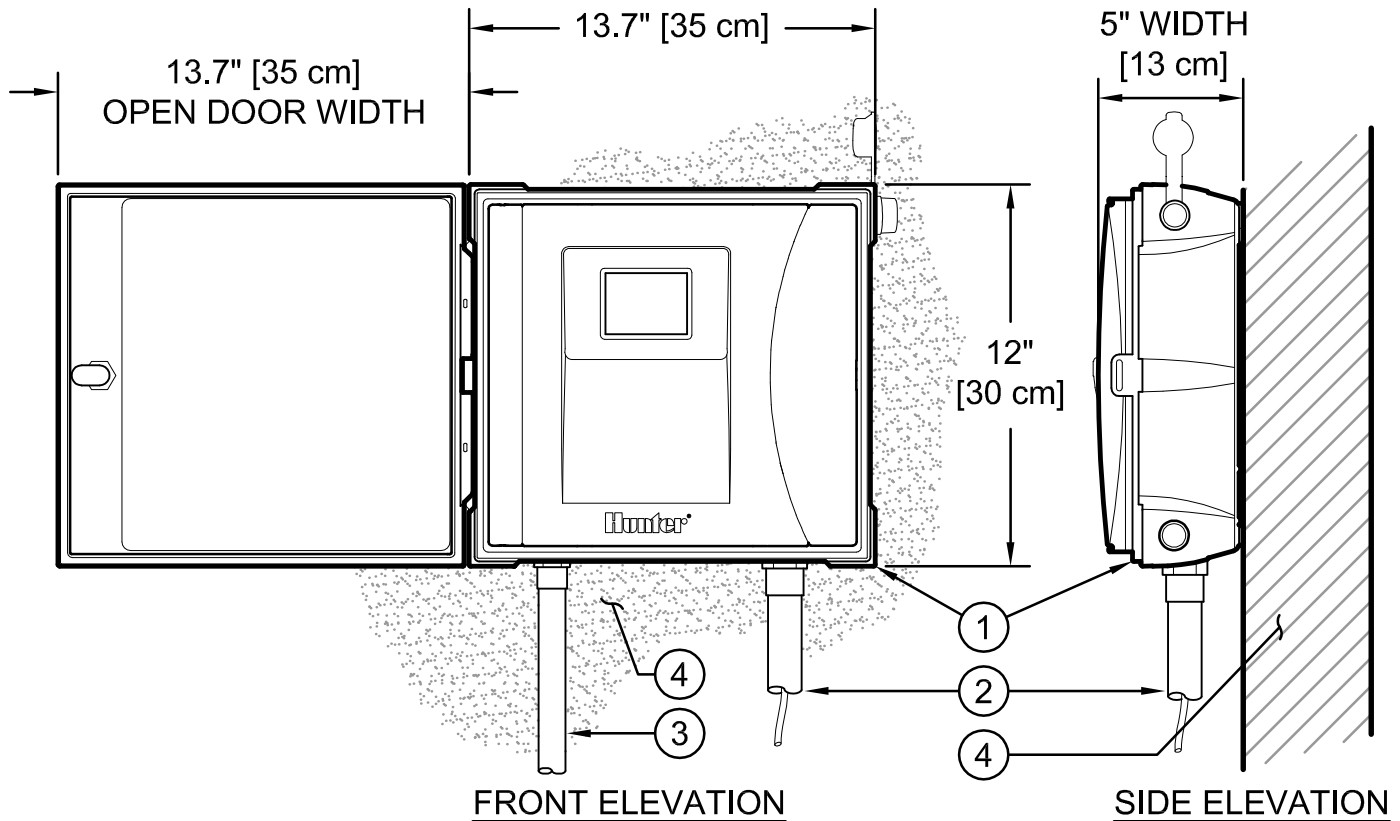

HUNTER INDUSTRIES
1940 Diamond Street
San Marcos, CA 92078
Main: 760-744-5240
Technical Support: 760-591-7383
www.hunterindustries.com

DETAIL LEGEND:

- ① IRRIGATION CONTROLLER (HCC-800-PL) PER PLAN
- ② IRRIGATION CONTROL WIRE IN CONDUIT - SIZE AND TYPE PER LOCAL CODES
- ③ ELECTRICAL SUPPLY CONDUIT - CONNECT TO POWER SOURCE, J-BOX INSIDE CONTROLLER
- ④ ADJACENT SURFACE TO MOUNT CONTROLLER PER PLAN

NOTES:

1. CONTROLLER ACCEPTS 120 VOLTS A.C. OR 230 VOLTS A.C. (INTERNATIONAL MODEL).
2. MOUNT CONTROLLER LCD SCREEN AT EYE LEVEL, CONTROLLER SHALL BE HARD-WIRED TO GROUNDED 110 VAC POWER SOURCE.
3. REFER TO THE HUNTER HCC INSTALLATION GUIDE FOR FURTHER INSTRUCTIONS.

**IRRIGATION CONTROLLER - PLASTIC ENCLOSURE,
WALL MOUNT (HCC-800-PL)**