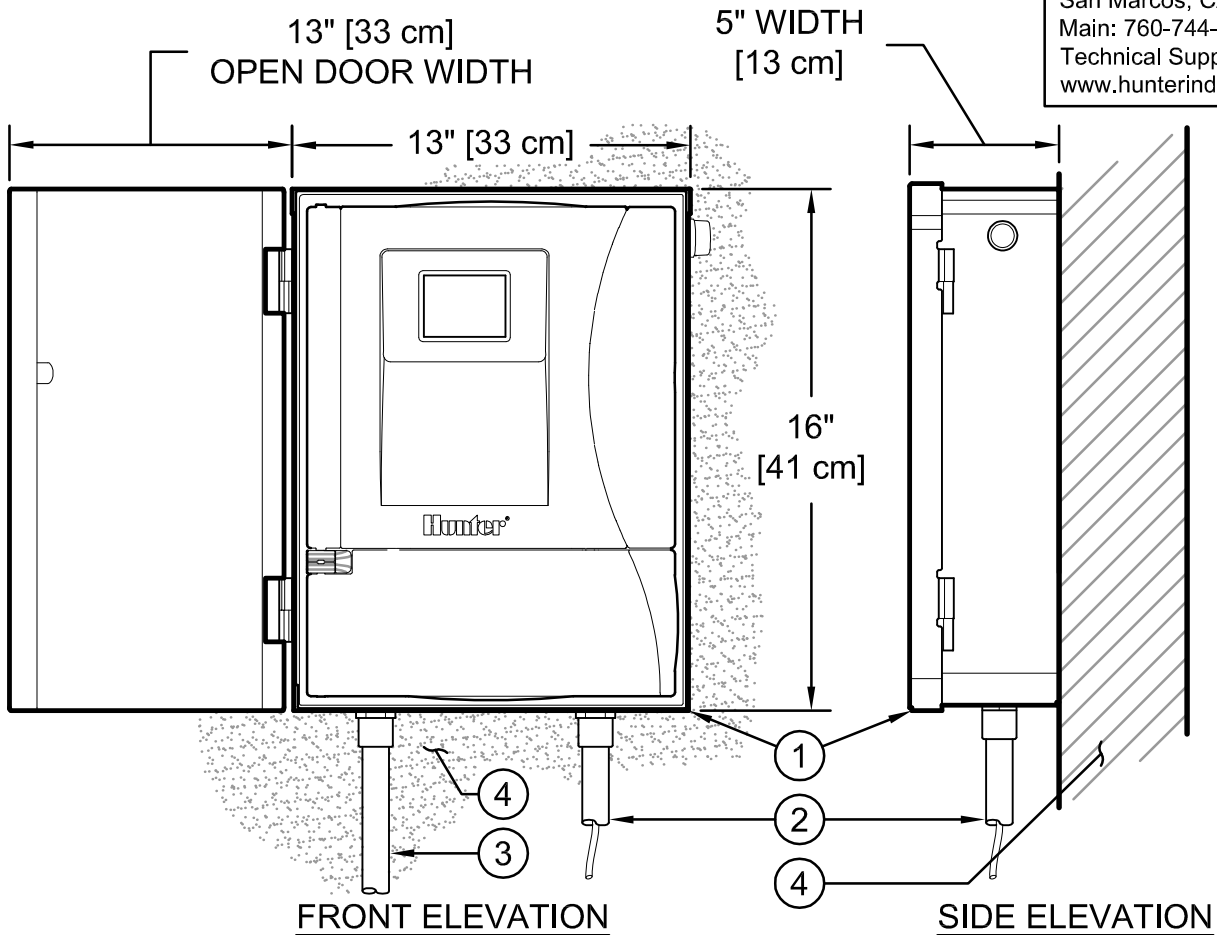

HUNTER INDUSTRIES
 1940 Diamond Street
 San Marcos, CA 92078
 Main: 760-744-5240
 Technical Support: 760-591-7383
 www.hunterindustries.com

DETAIL LEGEND:

- ① IRRIGATION CONTROLLER (HCC-800-M) PER PLAN
- ② IRRIGATION CONTROL WIRE IN CONDUIT - SIZE AND TYPE PER LOCAL CODES
- ③ ELECTRICAL SUPPLY CONDUIT - CONNECT TO POWER SOURCE, J-BOX INSIDE CONTROLLER
- ④ ADJACENT SURFACE TO MOUNT CONTROLLER PER PLAN

NOTES:

- 1. CONTROLLER ACCEPTS 120 VOLTS A.C. OR 230 VOLTS A.C. (INTERNATIONAL MODEL).
- 2. MOUNT CONTROLLER LCD SCREEN AT EYE LEVEL, CONTROLLER SHALL BE HARD-WIRED TO GROUNDED 110 VAC POWER SOURCE.
- 3. REFER TO THE HUNTER HCC INSTALLATION GUIDE FOR FURTHER INSTRUCTIONS.

**IRRIGATION CONTROLLER - GRAY METAL ENCLOSURE,
 WALL MOUNT (HCC-800-M)**